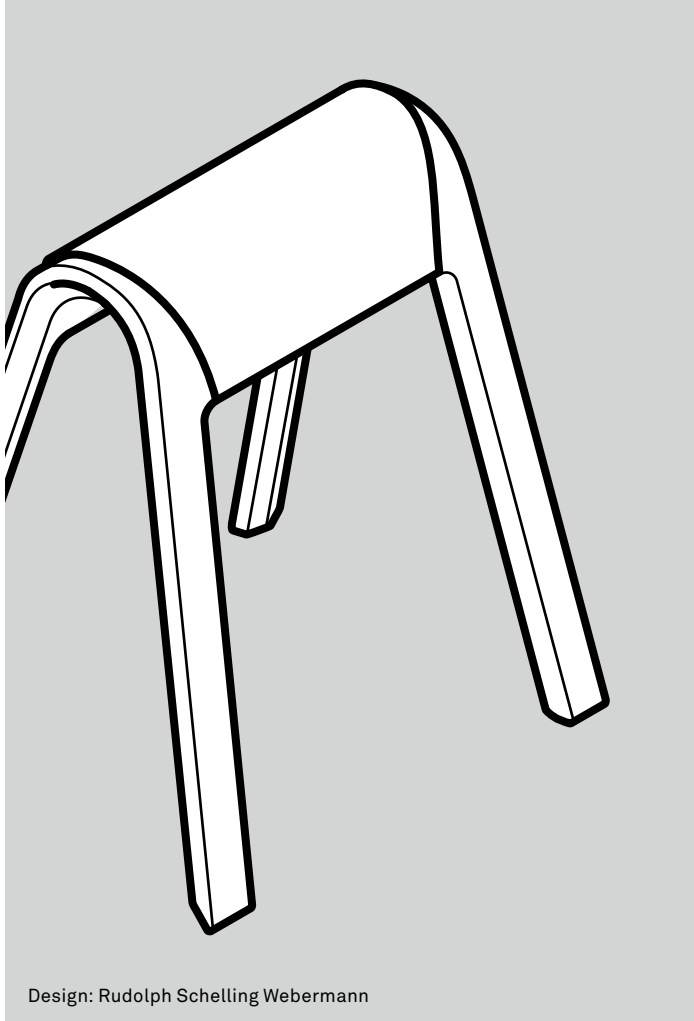

Sitzbock. 204 range. Technical details.

Wilkhahn

Design: Rudolph Schelling Webermann

Function

A pommel horse seat weighing just 4.8 kg that's ideal for informal interaction in kitchenettes, bistros and workshops and enables a range of different postures: users can lean on it, sit side saddle or position themselves astride it.

Body/frame

Four-leg seat made of through-dyed polyethylene in black, white, grey or orange-red with non-slip multipurpose glides. Also suitable for temporary use in outdoor rooms. Up to four pommel horse seats can be stacked across one another. Optional felt blanket in anthracite, a light mottled hue, graphite or mango with a rubber underside which is attached with ten expanding rivets.

Please note:

Can be used outdoors. When exposed to ultra violet rays for long periods of time, the colours of plastics can change slightly. Felt is a natural product. Therefore, there can be differences in the colour. These differences are not a justified reason for complaint but underscore the material's uniqueness.