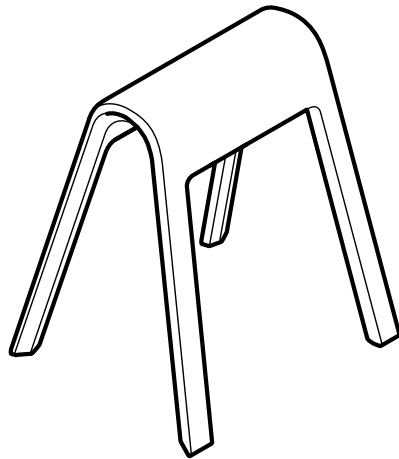

204/02
Polyethylene, in white