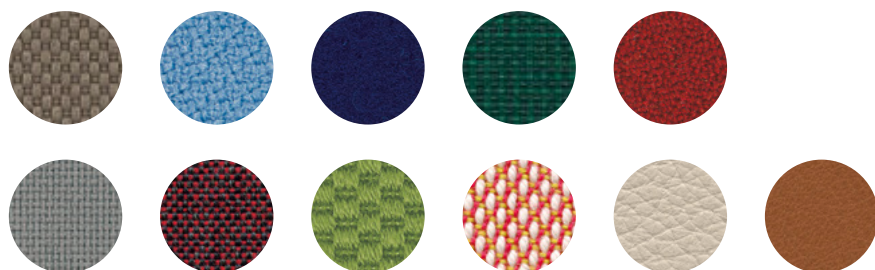

The contours of the seat shell, armrests and base frame coordinate with each other perfectly, making the chair easy to combine with a variety of table shapes. And what's more, with high-luster-polished or black-coated frame surfaces and the wide range of upholstery materials and colors, Pep is an ideal match for a whole range of interior design concepts.

### Armrests

matte black

---

### Upholstery materials

47 Nova | 54 Pitch | 60 Blend | 62 Bond | 63 Auris |  
66 Lona | 68 Kvadrat Remix 2 | 69 Granite | 91 Kvadrat Steelcut Trio 3 | 74 leather | 87 leather  
You can find all upholstery materials and additional colors in our media center.