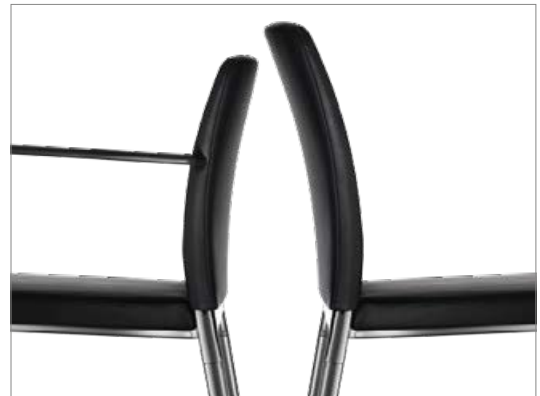

Ceno comes with a medium-high and high backrest.

Further information at: www.wilkhahn.com

Product safety and sustainability: certificates, standards, memberships. Visit the Wilkhahn website for more information.

PS-361-02-SR-180919-1027

DIN EN 16139-L1
DIN EN 1022
ANSI/BIFMA X 5.1