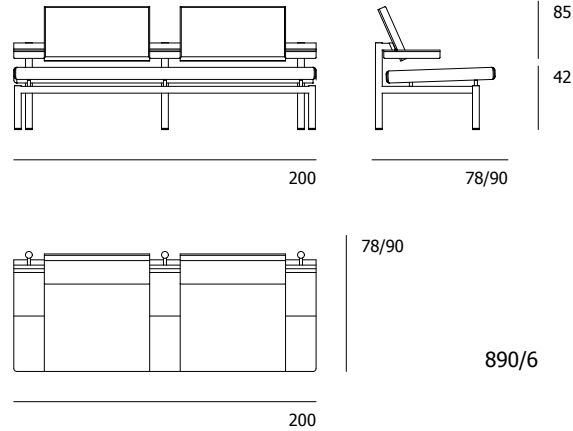

Cana. 890 range. Models and dimensions.

Wilkhahn

861/5
Upholstered bench with backrest/couch

Lining Cana benches up with one another produces versatile seating. Different zones can be created by folding down the armrests. Cana turns into a comfortable office sofa by just pulling the seat forward.