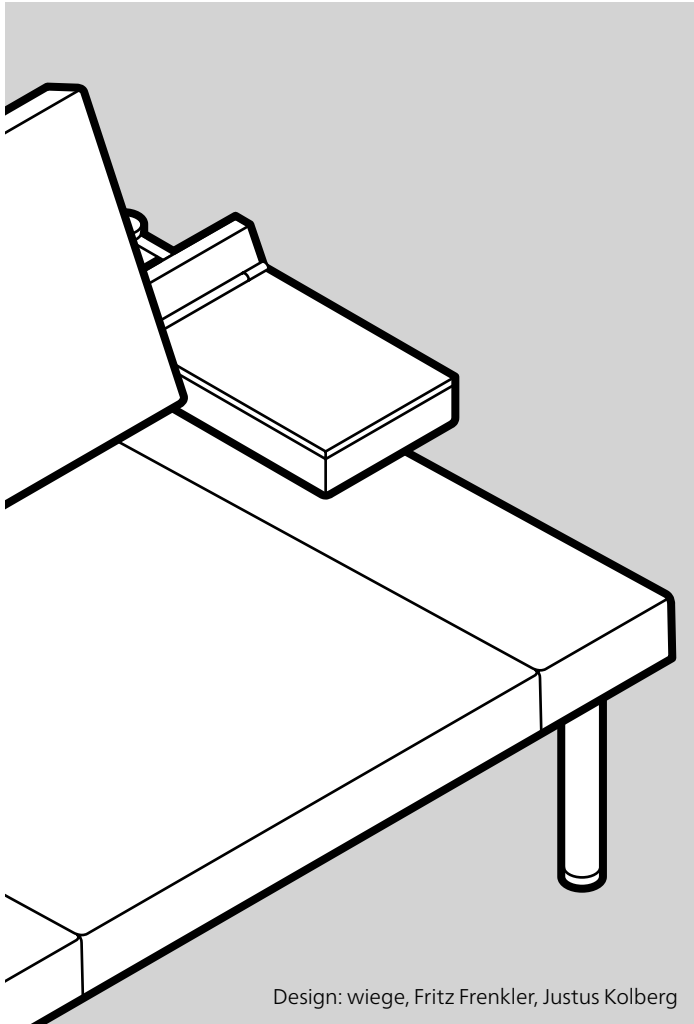

Cana. 890 range. Technical details.

Wilkhahn

Design: wiege, Fritz Frenkler, Justus Kolberg

Function

Adjustable upholstered bench with backrest as a two-seater with armrests folded down, as a three-seater with armrests folded up and as a lounger when the seat is pulled out, ideal for informal meeting areas, such as receptions, foyers, lobbies, single offices or homes. When folded down, the armrests can be used to put things on.

Frame

Tubular steel, backrest bearer and hinge coated with a silver satin finish. Black polyamide glides for soft and hard floorings.

Seat

Solid beech frame with elastic membrane cover, coated black. Depth extendable from 78 to 90 cm. Cushioning with wool-fleece overlay.

Arm- and backrest

Laminboard with a maple, beech or walnut veneer, concealed solid beech lipping with a natural finish. Upholstered with a wool-fleece overlay. Armrests can be folded up.