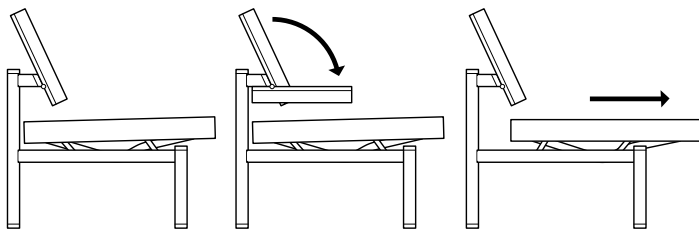

Cana. 890 range. Models and dimensions.

Wilkhahn

861/5
Upholstered bench with backrest/couch

Lining Cana benches up with one another produces versatile seating. Different zones can be created by folding down the armrests. Cana turns into a comfortable office sofa by just pulling the seat forward.