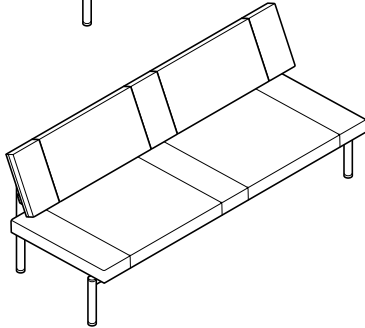

Cana. 890 range. Models and dimensions.

Wilkhahn

861/5
Upholstered bench with backrest/couch

Lining Cana benches up with one another produces versatile seating. Different zones can be created by folding down the armrests. Cana turns into a comfortable office sofa by just pulling the seat forward.