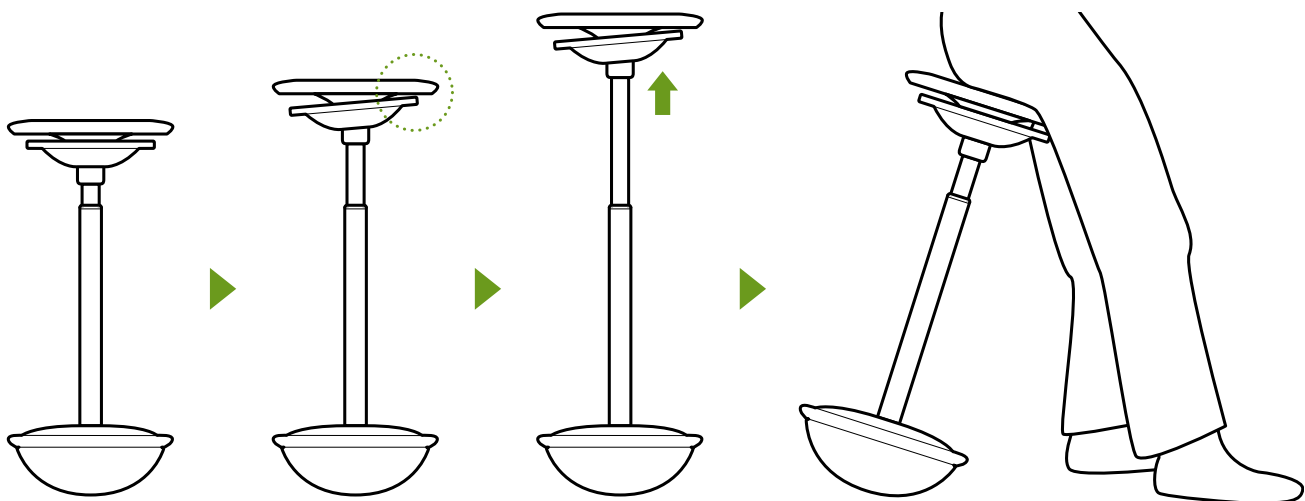

You can sit on the round seat from all sides. The elastomer base is filled with quartz sand, so that Stitz does not topple over even when tilted. A freely accessible disc underneath the seat lets you infinitely adjust the support height with an integrated gas lift.

Stitz 2

Design: ProduktEntwicklung Roericht

Model 201/1
cork seat, black frame

Model 201/2
seat in black embossed leather,
black frame

As a one-legged piece of furniture, Stitz stands on an elastomer base filled with quartz sand. As a result, it adapts to any movement and does not topple over even when it is not used.

By pressing the disc underneath the seat, the leaning height can be infinitely adjusted with a gas lift to between 65 and 90 cm.

Tough, black through-dyed materials ensure that even after a long service life scuffs and scratches are virtually impossible to see. The inset to the seat is optionally available in natural waxed cork, with embossed leather or fabric. Whether in offices, studios, surgeries or for speeches at lecterns – a “third” leg offers ideal support for anybody that does not want to stand necessarily, but does not want to sit either.