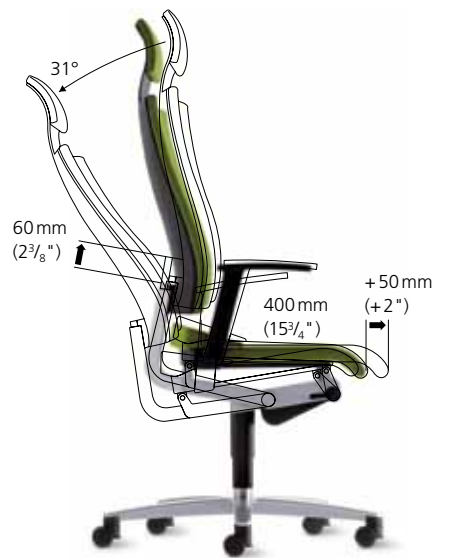

194/41

Solis is designed as a swivel chair family for use in the whole of a company. Different backrest heights and types allow the reflection of various organisational hierarchies and design concepts.

Further information at: www.wilkhahn.com/solis

Standards and certificates. For up to date environmental information, please visit the Wilkhahn website.