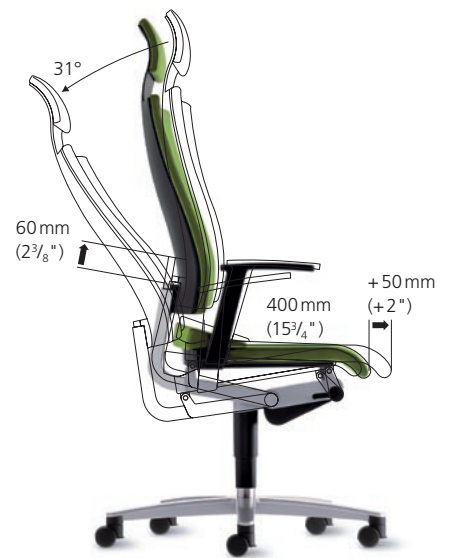

194/41

Solis is designed as a swivel chair family for use in the whole of a company. Different backrest heights and types allow the reflection of various organisational hierarchies and design concepts.

Further information at: www.wilkhahn.com/solis

Standards and certificates. For up to date environmental information, please visit the Wilkhahn website.