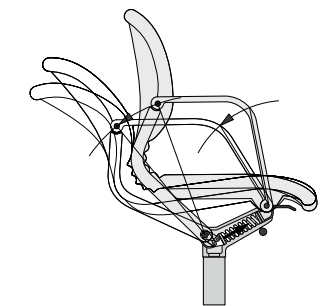

218/91

219/51

220/8

220/9

220/5

FS 211–213

The compact 211–213 models, with the typical, rounded seat shell, are a perfect choice for work, conference and training environments.

FS 218–219

The spacious 218 and 219 models, with the angular design of the fully upholstered seat shells, are suitable for management and conference environments areas that reflect a more formal status.

FS 220

The top of the range FS 220 chairs stand for luxurious comfort and a certain cachet. They feature steel frame upholstered bodies with meshed coverings and moulded in foam, superbly made covers and fully upholstered armrests.